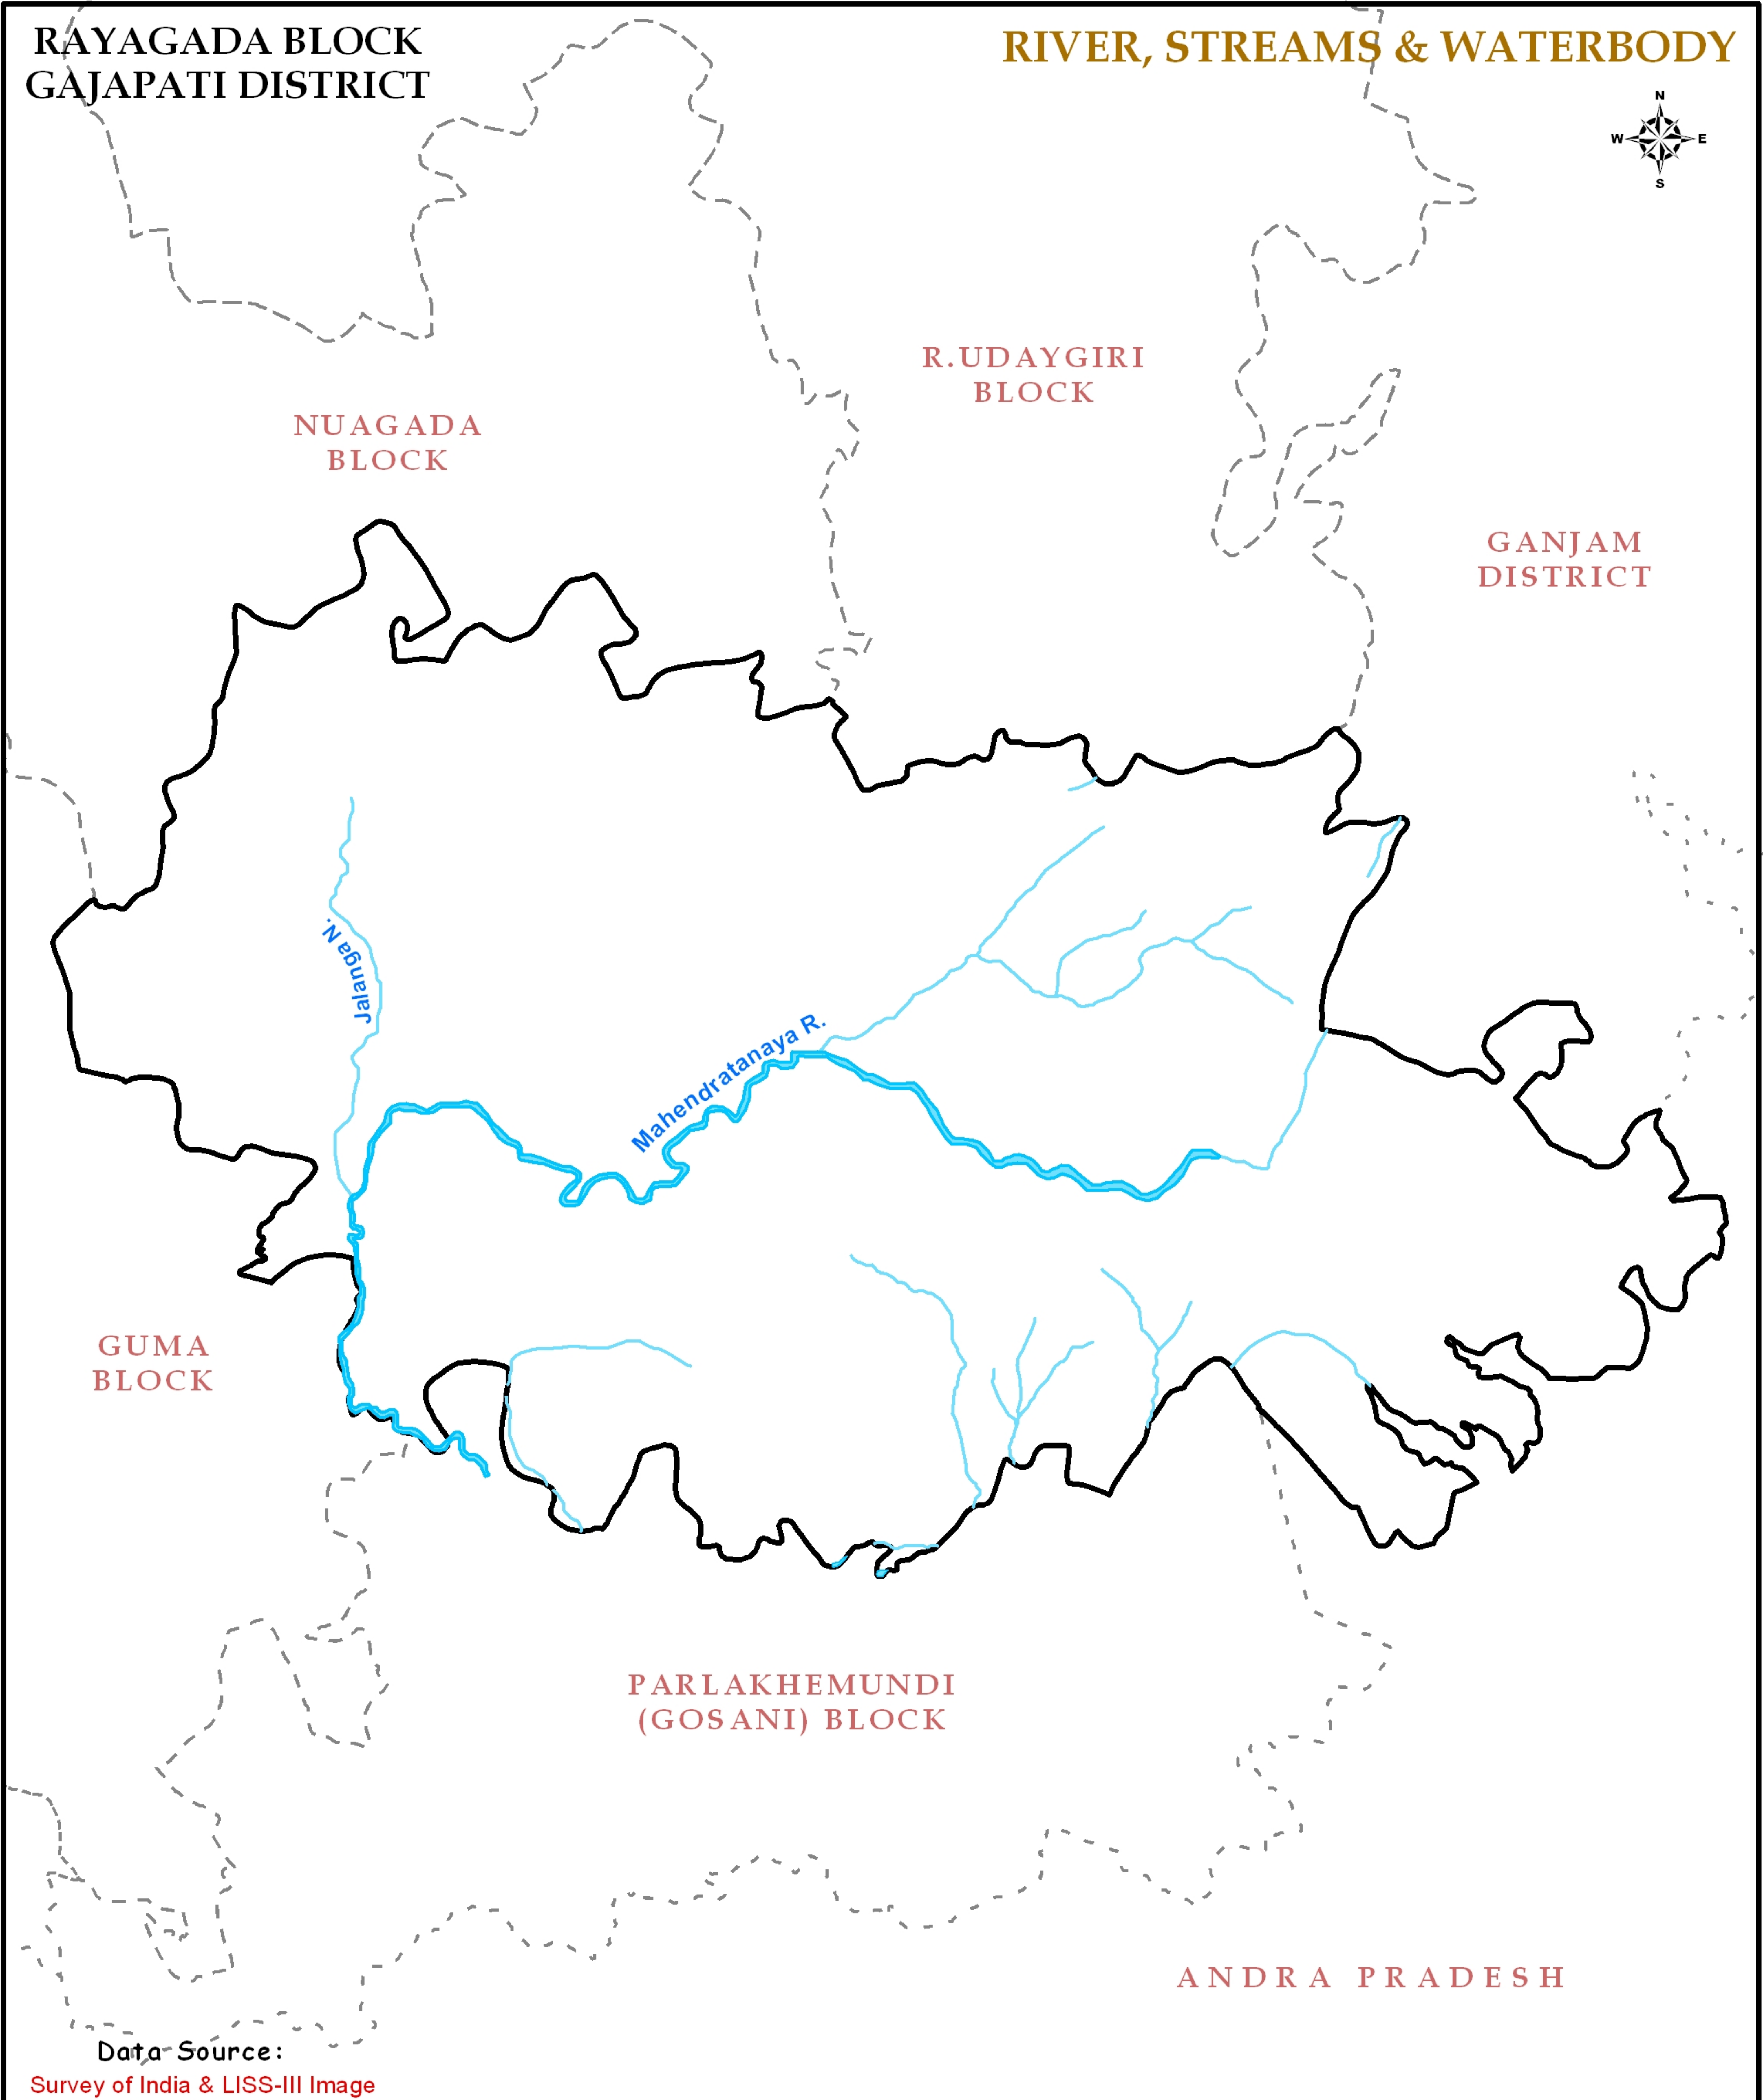

**RAYAGADA BLOCK
GAJAPATI DISTRICT**

RIVER, STREAMS & WATERBODY

Data Source:

Survey of India & LISS-III Image

INDIA	ODISHA	GAJAPATI	LEGENDS	<p>Scale:</p>
<p>ODISHA</p>	<p>GAJAPATI</p>	<p>RAYAGADA</p>	<ul style="list-style-type: none"> Block Boundary Stream River 	